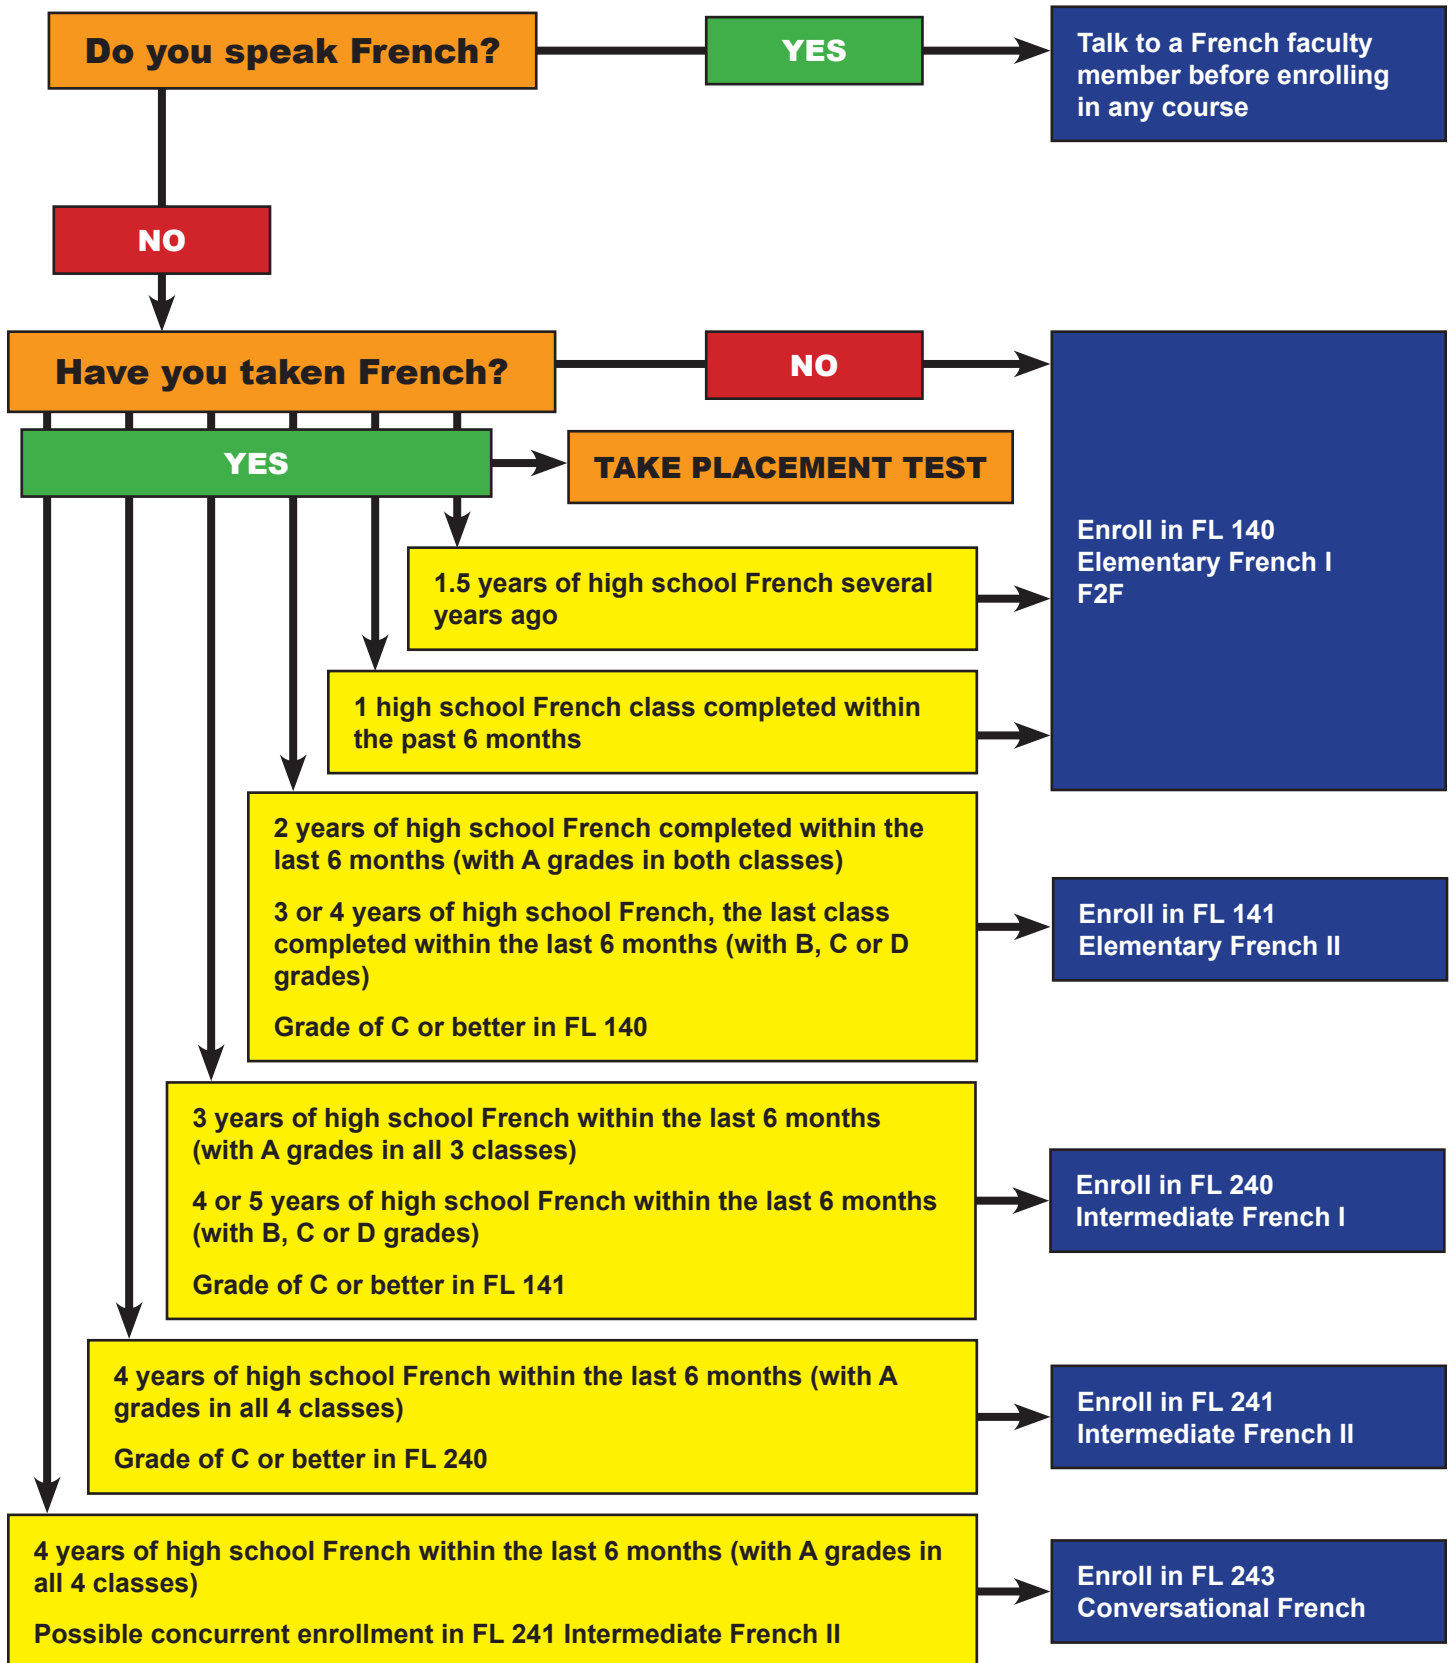

Guidelines for Enrolling in French Classes at Johnson County Community College

- Any questions about placement?**
- Talk to a JCCC FL faculty member.
 - Take the French placement test and speak with the Foreign Language Chair or French faculty afterward
 - Ask about the CLEP examination, as you may be able to earn college credit for prior learning. Go to www.jccc.edu and search for CLEP.